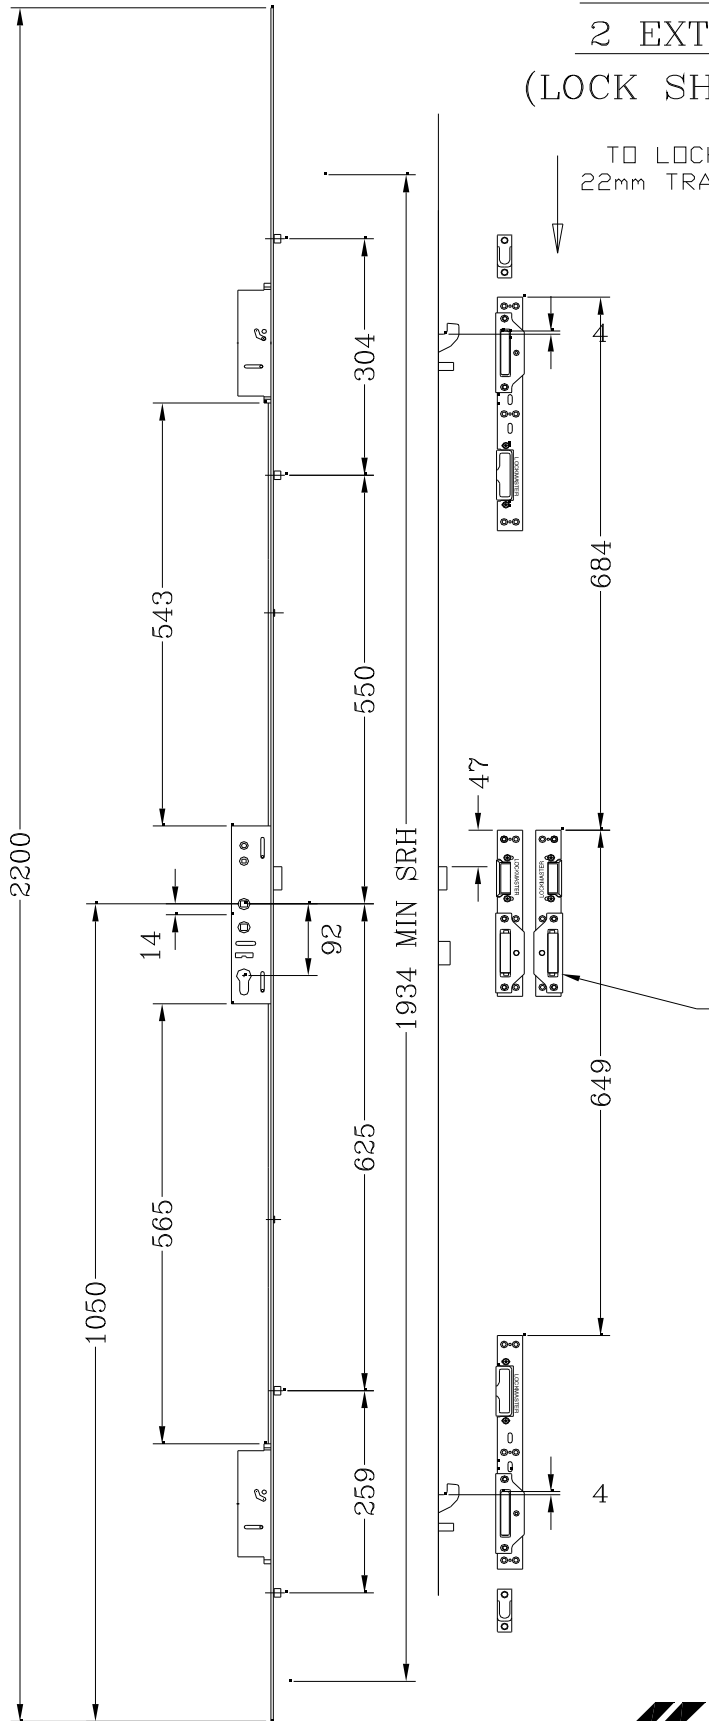

LOCKMASTER

PL132ER 2 HOOK/ANTI-LIFT

2 EXTRA ROLLER DOOR LOCK

(LOCK SHOWN IN UNLOCKED POSITION)

MAJOR PARTS LIST.

PL13 2 HOOK/ANTI-LIFT 1
2 EXTRA ROLLER DOOR LOCK

	QTY.	PART NO.
ROLLER STUD	2	PL10-C008
TOP ROD	1	PL10-053
BOTTOM ROD	1	PL10-054
EXTRA ROLLER ROD	2	PL10-C107
2 HOOK FACEPLATE	1	PL10-C122
8mm FACEPLATE SCREW	3	PL10-C180
10mm FACEPLATE SCREW	4	PL10-C181
CENTRE UNIT FULL SPEC, UNSPRUNG	1	PL10-SA33
HOOK UNIT (ANTI-LIFT)	2	PL10-SA55
ROLLER PIVOT PIN ASSY	4	PL10-SA75

KEEPS SHOWN FOR
REFERENCE ONLY
ORDER SEPARATELY

TECHNICAL DATA

35mm BACKSET
92mm/62mm CENTRES
48mm CASE DEPTH
25mm HOOK PROJECTION

FITTING DETAILS AVAILABLE

CUSTOMER REF.	QTY.	PART NO.
CENTRE KEEP L.H.	1	PLK20HS
CENTRE KEEP R.H.	1	PLK21HS
HOOK/ROLLER KEEP	1	PLK42HS

DWG No. PL132ER ISS 6 8/3/2004 KG

1st ISS DECEMBER '99