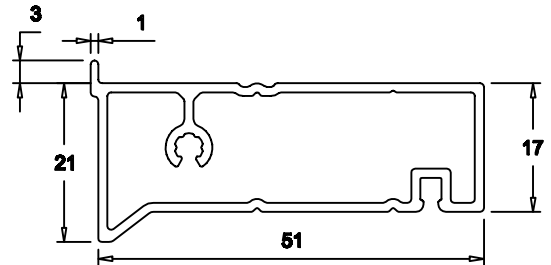

PROLINE AM - Low Threshold System

Scale 1:1 | UPVC DOOR INFILL BAR 51 - REHAU 706 - AM3EX

Code: 20CP222

Regency Mill, Chester Road, Macclesfield, Cheshire, SK11 8HR
Tel: 01625 613311 Fax: 01625 614434

END CAPS (22CP246) SUPPLIED WITH INFILL BAR.
USE 4.5MM (No.8) COUNTERSUNK WOODSCREWS TO FIT.