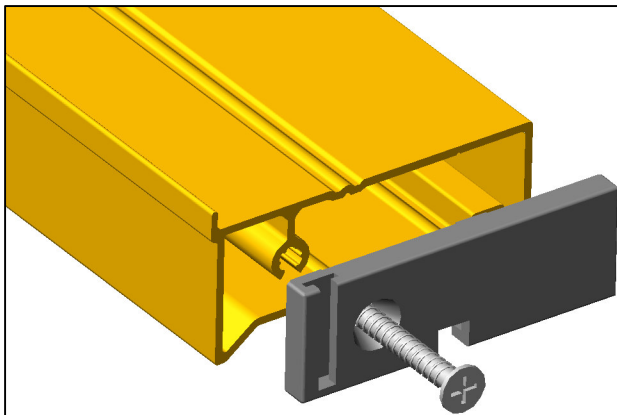

PROLINE AM - Low Threshold System

Scale 1:1 | UPVC DOOR INFILL BAR 51 - REHAU 706 - AM3EX

Code: 20CP222

Regency Mill, Chester Road, Macclesfield, Cheshire, SK11 8HR
Tel: 01625 613311 Fax: 01625 614434

END CAPS (22CP246) SUPPLIED WITH INFILL BAR.
USE 4.5MM (No.8) COUNTERSUNK WOODSCREWS TO FIT.