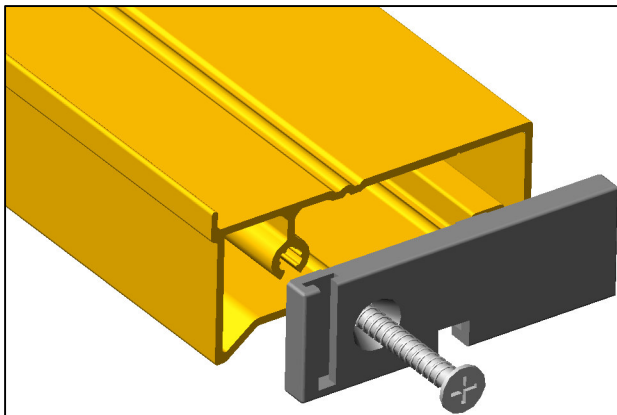

PROLINE AM - Low Threshold System

Scale 1:1 | UPVC DOOR INFILL BAR 51 - REHAU 706 - AM5EX

Code: 20CP222

Regency Mill, Chester Road, Macclesfield, Cheshire, SK11 8HR
Tel: 01625 613311 Fax: 01625 614434

END CAPS (22CP246) SUPPLIED WITH INFILL BAR.
USE 4.5MM (No.8) COUNTERSUNK WOODSCREWS TO FIT.