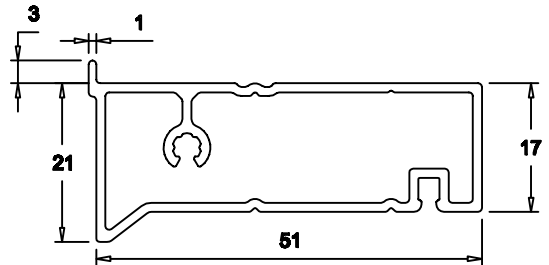

PROLINE AM - Low Threshold System

Scale 1:1 | UPVC DOOR INFILL BAR 51 - REHAU 706 - AM5EX

Code: 20CP222

Regency Mill, Chester Road, Macclesfield, Cheshire, SK11 8HR
Tel: 01625 613311 Fax: 01625 614434

END CAPS (22CP246) SUPPLIED WITH INFILL BAR.
USE 4.5MM (No.8) COUNTERSUNK WOODSCREWS TO FIT.