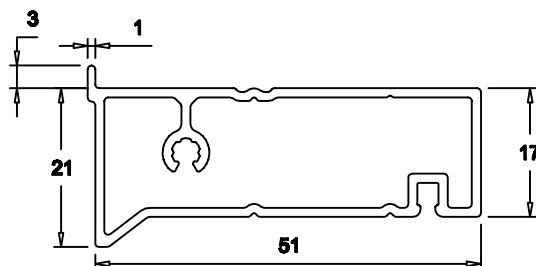

PROLINE AM - Low Threshold System

Scale 1:1 | UPVC DOOR INFILL BAR 51 - REHAU 706 - AM5EX

Code: 20CP222

Regency Mill, Chester Road, Macclesfield, Cheshire, SK11 8HR
Tel: 01625 613311 Fax: 01625 614434

END CAPS (22CP246) SUPPLIED WITH INFILL BAR.
USE 4.5MM (No.8) COUNTERSUNK WOODSCREWS TO FIT.