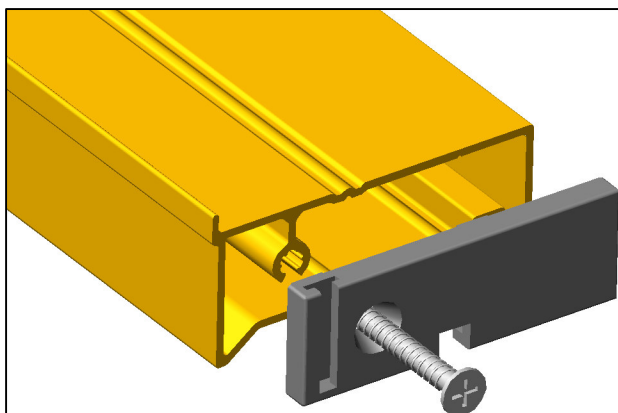

PROLINE AM - Low Threshold System

Scale 1:1 | UPVC DOOR INFILL BAR 51 - REHAU 706 - AM5EX

Code: 20CP222

Regency Mill, Chester Road, Macclesfield, Cheshire, SK11 8HR
Tel: 01625 613311 Fax: 01625 614434

END CAPS (22CP246) SUPPLIED WITH INFILL BAR.
USE 4.5MM (No.8) COUNTERSUNK WOODSCREWS TO FIT.