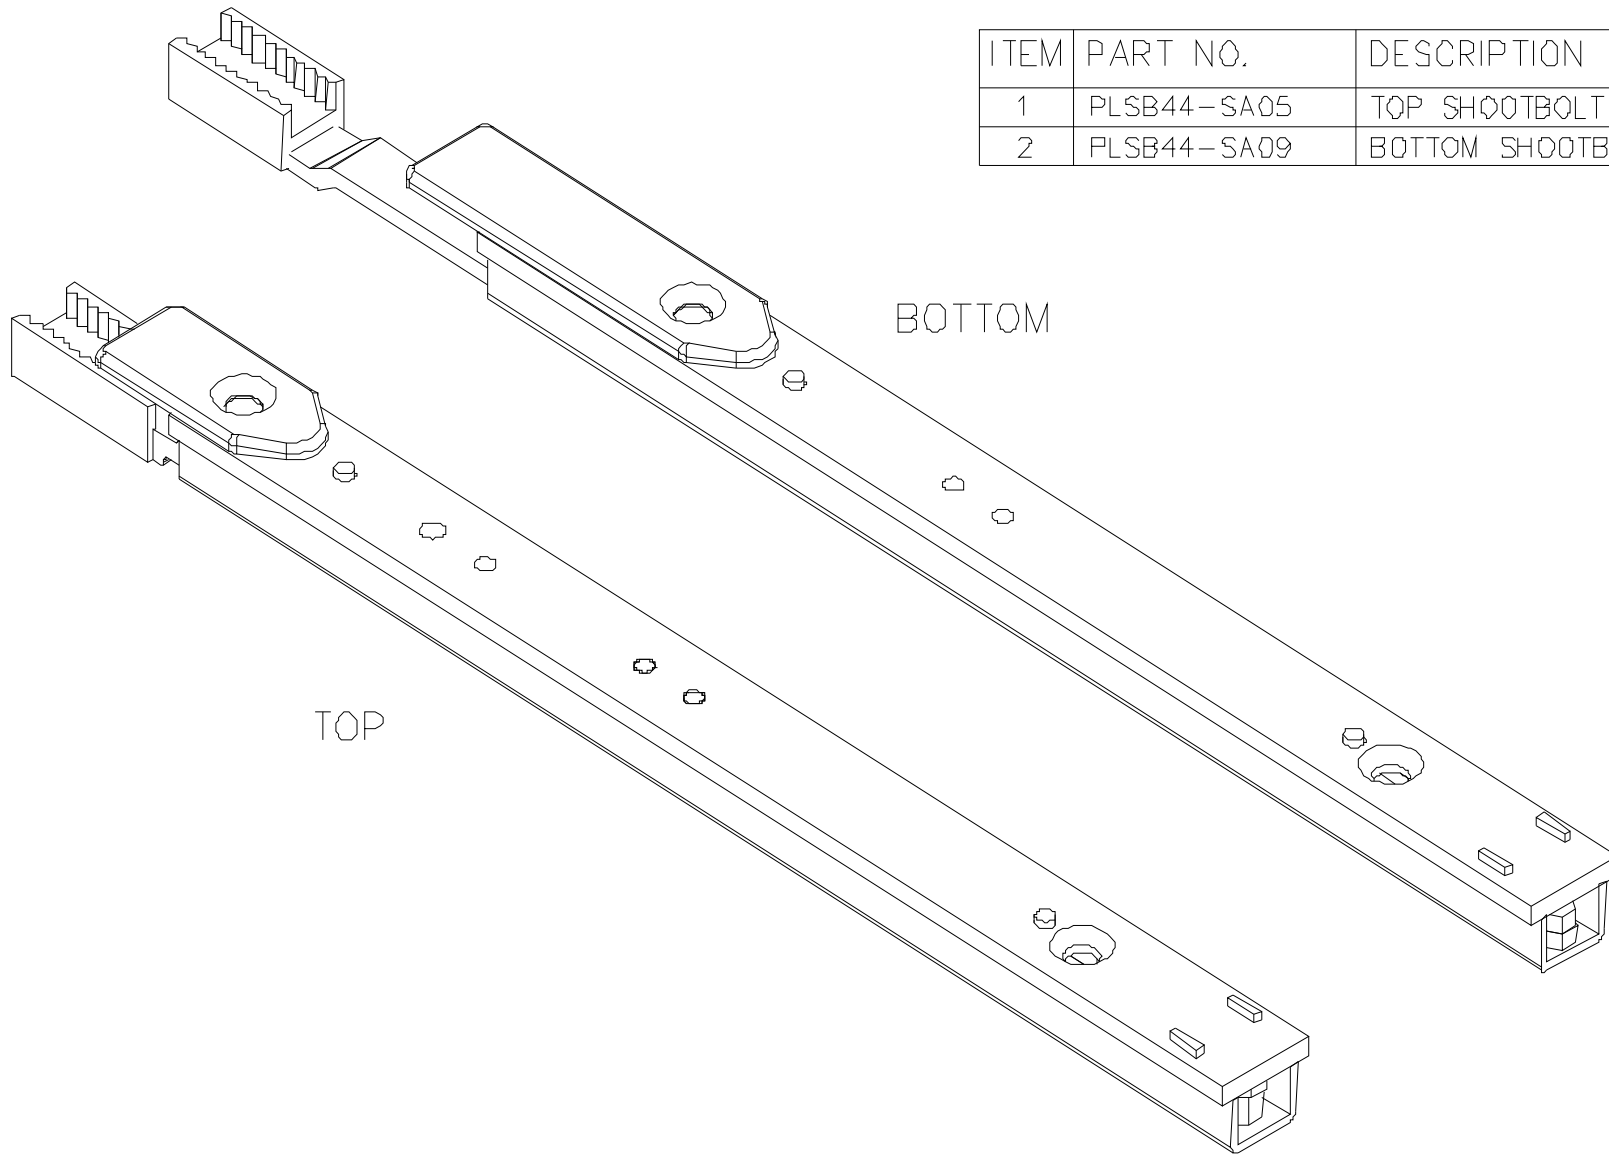

TOLERANCES UNLESS OTHERWISE STATED

±0.1

DIMENSIONS IN MM

DO NOT SCALE

REVISED DRAWING SHEET 12/4/99 CJH

ITEM	PART NO.	DESCRIPTION	QTY.
1	PLSB44-SA05	TOP SHOOTBOLT	1
2	PLSB44-SA09	BOTTOM SHOOTBOLT	1

TITLE
FINAL ASSEMBLY OF SHOOTBOLT
SET PLSB44

ISS 1

FOR FULL ISSUE DETAILS, PLEASE SEE ATTACHED SHEET

DWG No
PLSB44

DATE
20/6/2000

DRAWN BY
CJH

CHK BY
JW

PART No.
PLSB44

SCALE
NTS