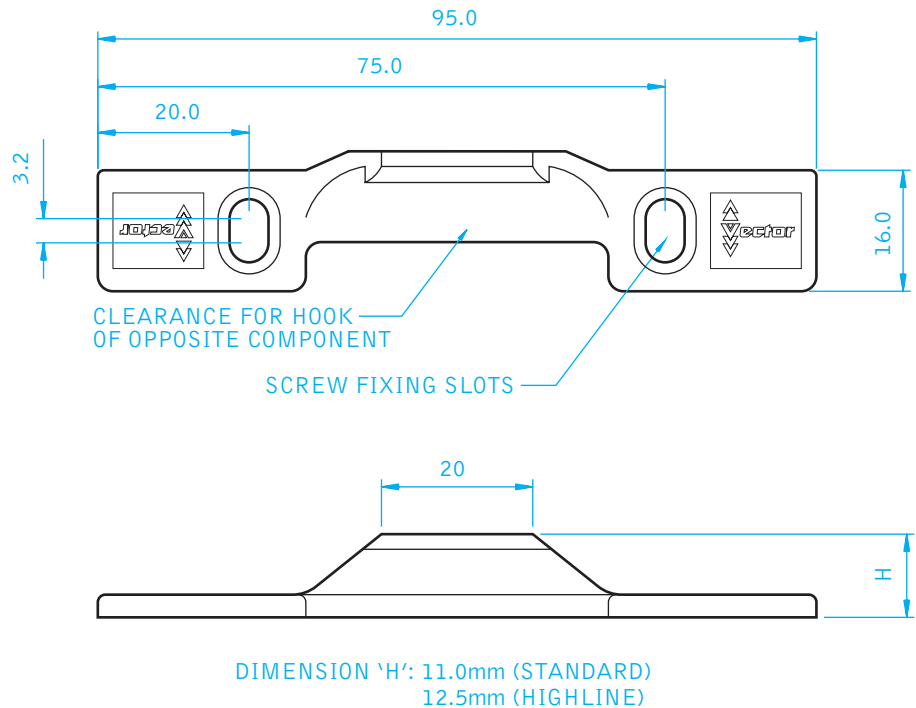

VECTOR EXCLUDER

Ancillary Security Device

PRODUCT SPECIFICATION

- Easy to fit with no routing required
- No maintenance required
- Compatible with standard fixings, countersunk and panhead
- Can be used on windows without reinforcement
- 1 set of four per opening vent
- A pair must be fitted next to each hinge

Product Specification

LOCATE VENT HOOK AGAINST END POINT AND FRAME HOOK AGAINST END CAP

VECTOR EXCLUDER ANCILLARY

Part Number	Type	Minimum Cavity Size	Quantity	Boxed
ASD1	Standard	13mm	4 per set	50 sets
ASD2	Highline	16mm	4 per set	50 sets

All transactions are subject to our standard conditions of supply, which are available on request.