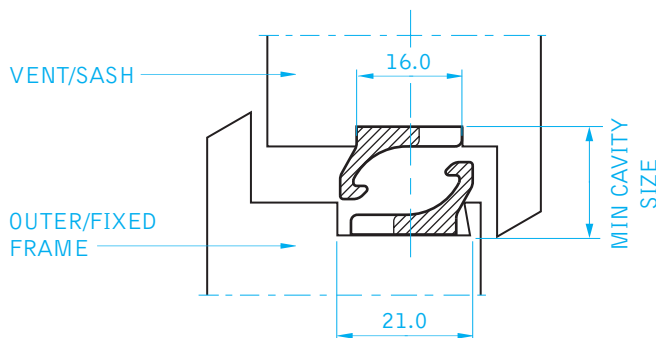

VECTOR EXCLUDER

Ancillary Security Device

PRODUCT SPECIFICATION

- Easy to fit with no routing required
- No maintenance required
- Compatible with standard fixings, countersunk and panhead
- Can be used on windows without reinforcement
- 1 set of four per opening vent
- A pair must be fitted next to each hinge

Product Specification

LOCATE VENT HOOK AGAINST END POINT AND FRAME HOOK AGAINST END CAP

VECTOR EXCLUDER ANCILLARY

Part Number	Type	Minimum Cavity Size	Quantity	Boxed
ASD1	Standard	13mm	4 per set	50 sets
ASD2	Highline	16mm	4 per set	50 sets

All transactions are subject to our standard conditions of supply, which are available on request.