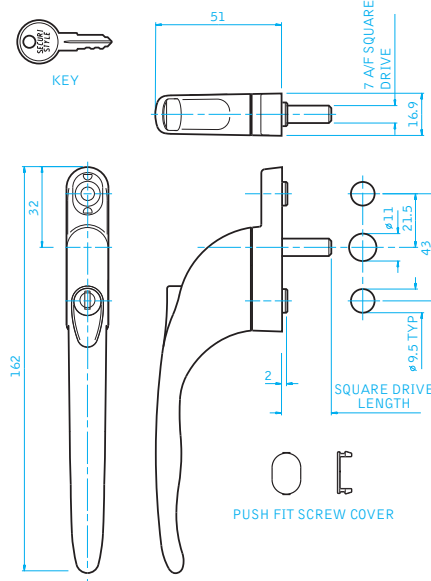

VIRAGE ESPAGNOLETTE INLINE