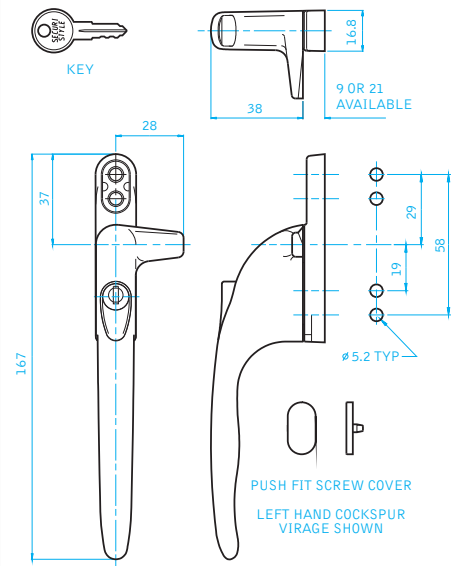

VIRAGE COCKSPUR

VIRAGE ESPAGNOLETTE		OFFSET	INLINE	
		Part Code		Part Code
Espagnolette Locking		EBC	EBI	
Egress		EEC*	EEI*	
Non Locking		EC	EI	
Square Drive Length (mm)		09,12,15,20,25,30,40	09,12,15,20,25,30,40	
Colour	BK (Black) CH (Chrome)	WH (White) BS (Brass)	BK (Black) CH (Chrome)	WH (White) BS (Brass)
Hand	R (Right) L (Left)			

VIRAGE COCKSPUR	
	Part Code
Cockspur Locking	CB
Non Locking	C
Base Height (mm)	09,21
Colour	WH (White) BS (Brass) BK (Black) SL (Silver)
Hand	R (Right) L (Left)

* Available with green button in white only.

All transactions are subject to our standard conditions of supply, which are available on request.