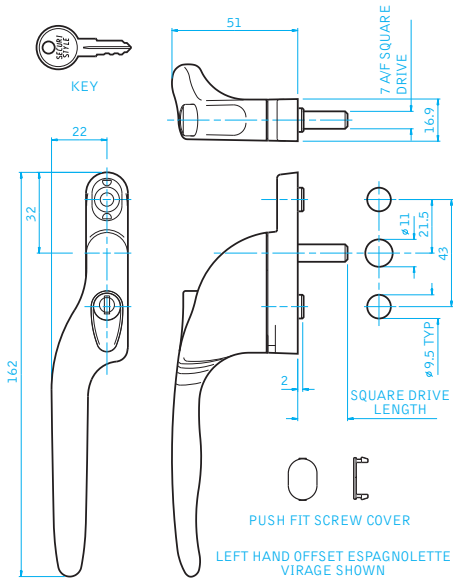

VIRAGE

Product Specification

PRODUCT SPECIFICATION

VIRAGE ESPAGNOLETTE OFFSET