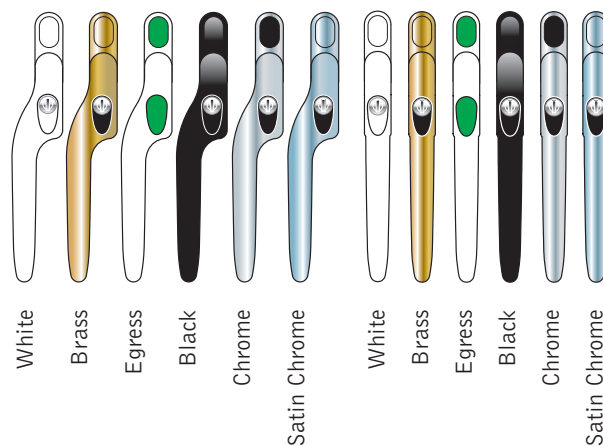

VIRAGE

A new direction in window handles

VIRAGE

AVAILABLE IN OFFSET AND IN-LINE ESPAGNOLETTE AND COCKSPUR, THE VIRAGE HANDLE RANGE OFFERS:

- Ergonomic design for comfort
- Positive stop on offset espagnolette and cockspur to ensure accurate in-line closure
- In-line espagnolette version for slimline profiles and non-handed applications
- Push to unlatch mechanism
- Key dead locking for added security
- Non locking push button version for emergency escape
- Green button Egress version available in in-line and offset espagnolette
- Suited look for espagnolette and cockspur mixed applications
- 10 year guarantee for Virage Espagnolette (details available upon request)

COLOUR RANGE

VIRAGE ESPAGNOLETTE

VIRAGE COCKSPUR

VIRAGE

Product Specification

PRODUCT SPECIFICATION

VIRAGE ESPAGNOLETTE OFFSET

VIRAGE ESPAGNOLETTE INLINE

VIRAGE COCKSPUR

| VIRAGE ESPAGNOLETTE | | OFFSET | INLINE |
|--------------------------|---------------------------|--------------------------|---|
| | | Part Code | Part Code |
| Espagnolette Locking | | EBC | EBI |
| Egress | | EEC* | EEI* |
| Non Locking | | EC | EI |
| Square Drive Length (mm) | | 09,12,15,20,25,30,40 | 09,12,15,20,25,30,40 |
| Colour | BK (Black) CH (Chrome) | WH (White) BS (Brass) | BK (Black) CH (Chrome) WH (White) BS (Brass) |
| Hand | | R (Right) L (Left) | |