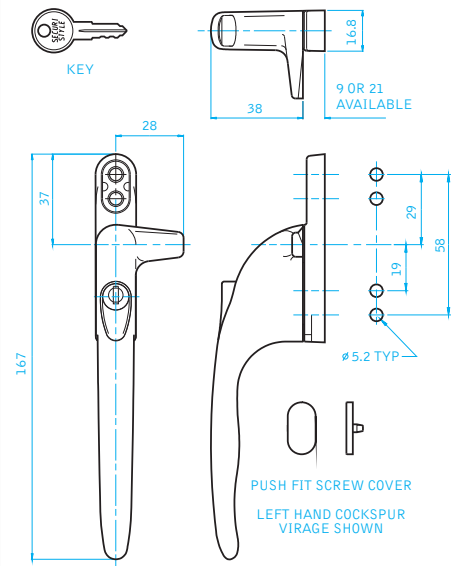

VIRAGE COCKSPUR

VIRAGE ESPAGNOLETTE		OFFSET	INLINE
		Part Code	Part Code
Espagnolette Locking		EBC	EBI
Egress		EEC*	EEI*
Non Locking		EC	EI
Square Drive Length (mm)		09,12,15,20,25,30,40	09,12,15,20,25,30,40
Colour	BK (Black) CH (Chrome)	WH (White) BS (Brass)	BK (Black) CH (Chrome) WH (White) BS (Brass)
Hand		R (Right) L (Left)	

VIRAGE COCKSPUR	
	Part Code
Cockspur Locking	CB
Non Locking	C
Base Height (mm)	09,21
Colour	WH (White) BS (Brass) BK (Black) SL (Silver)
Hand	R (Right) L (Left)

* Available with green button in white only.

All transactions are subject to our standard conditions of supply, which are available on request.