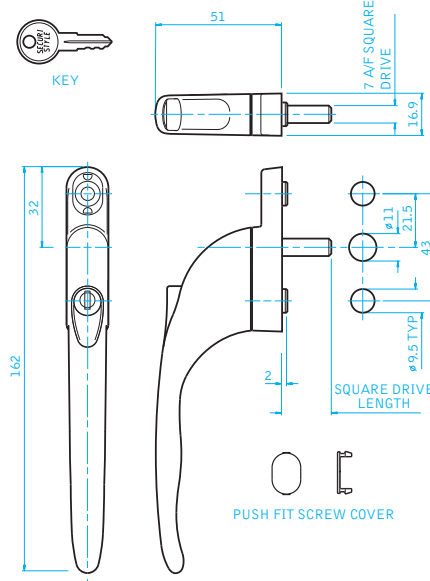

VIRAGE ESPAGNOLETTE INLINE